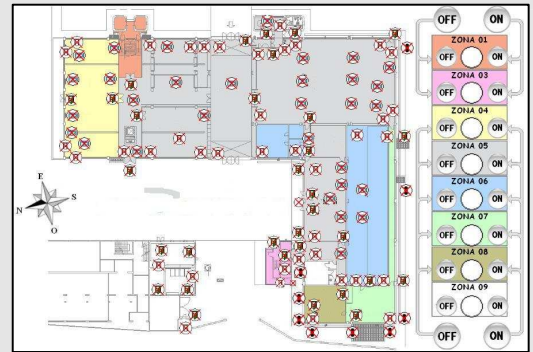

INTERIOR - PROTECTION

Video activity and motion detection, infrared, doppler, magnetic and switch sensors.

INTERIOR - SURVEILLANCE

Videocameras (fixed)